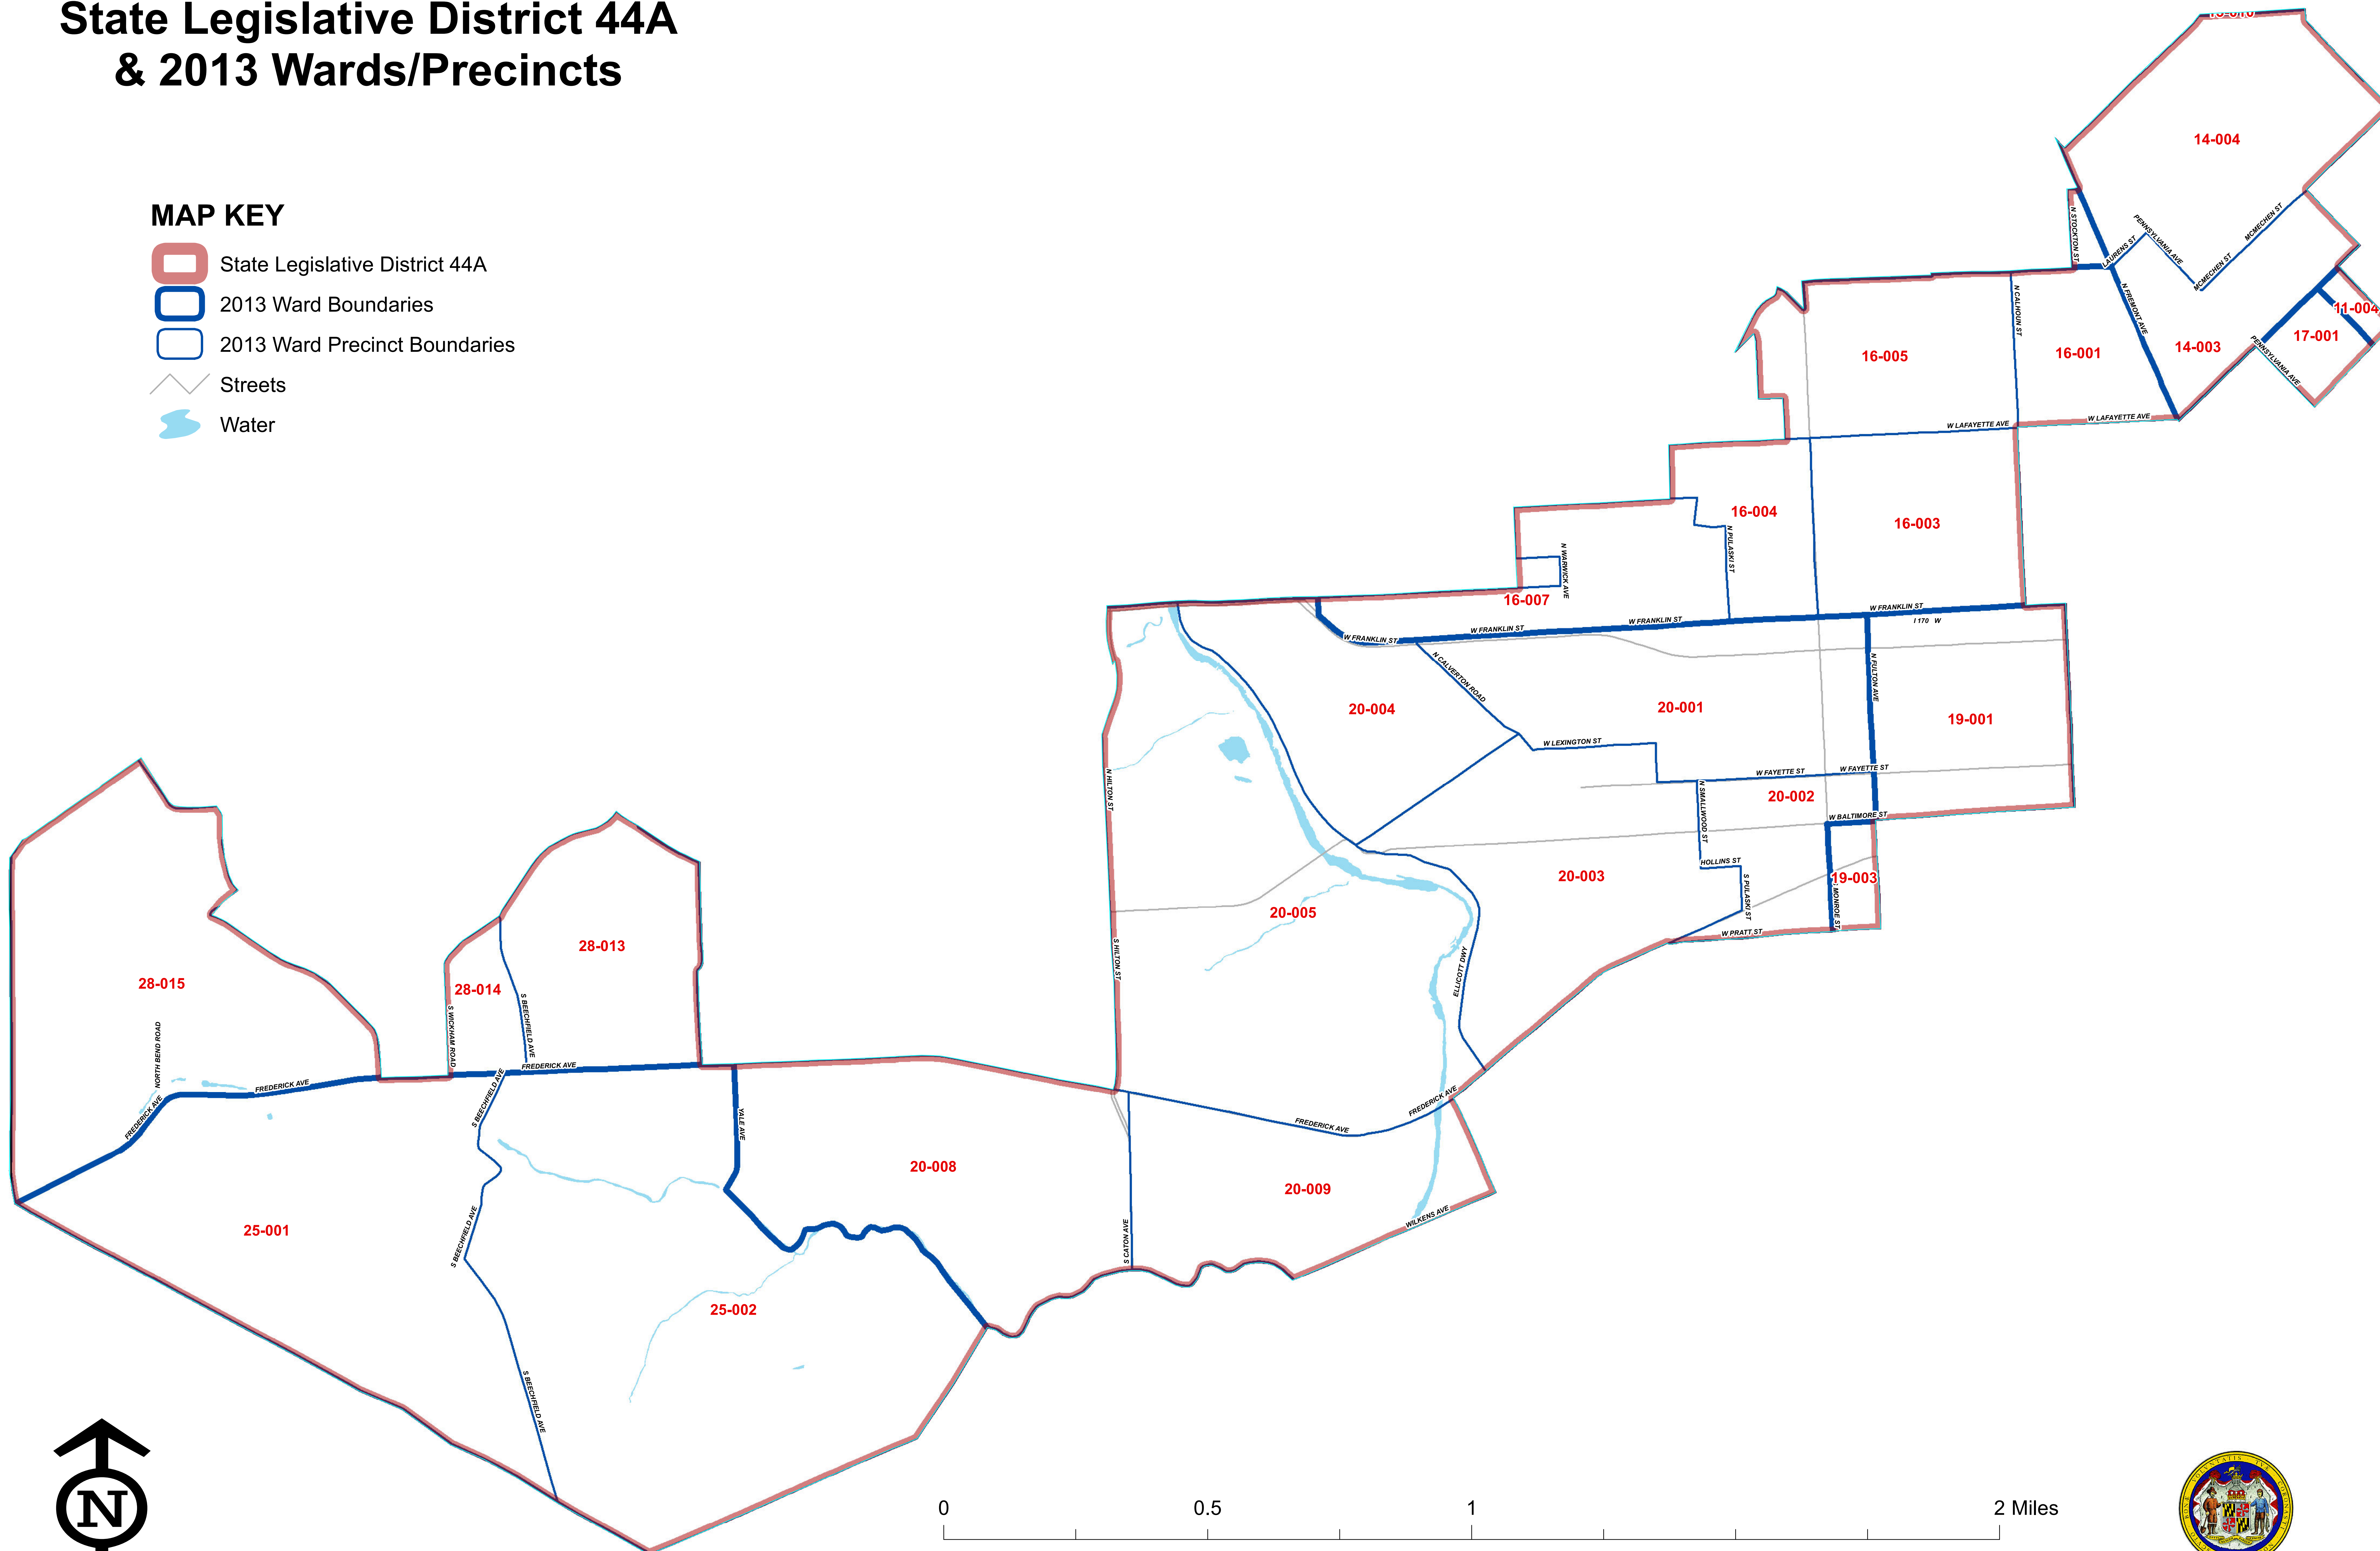

City of Baltimore Board of Elections State Legislative District 44A & 2013 Wards/Precincts

MAP KEY

-  State Legislative District 44A
-  2013 Ward Boundaries
-  2013 Ward Precinct Boundaries
-  Streets
-  Water