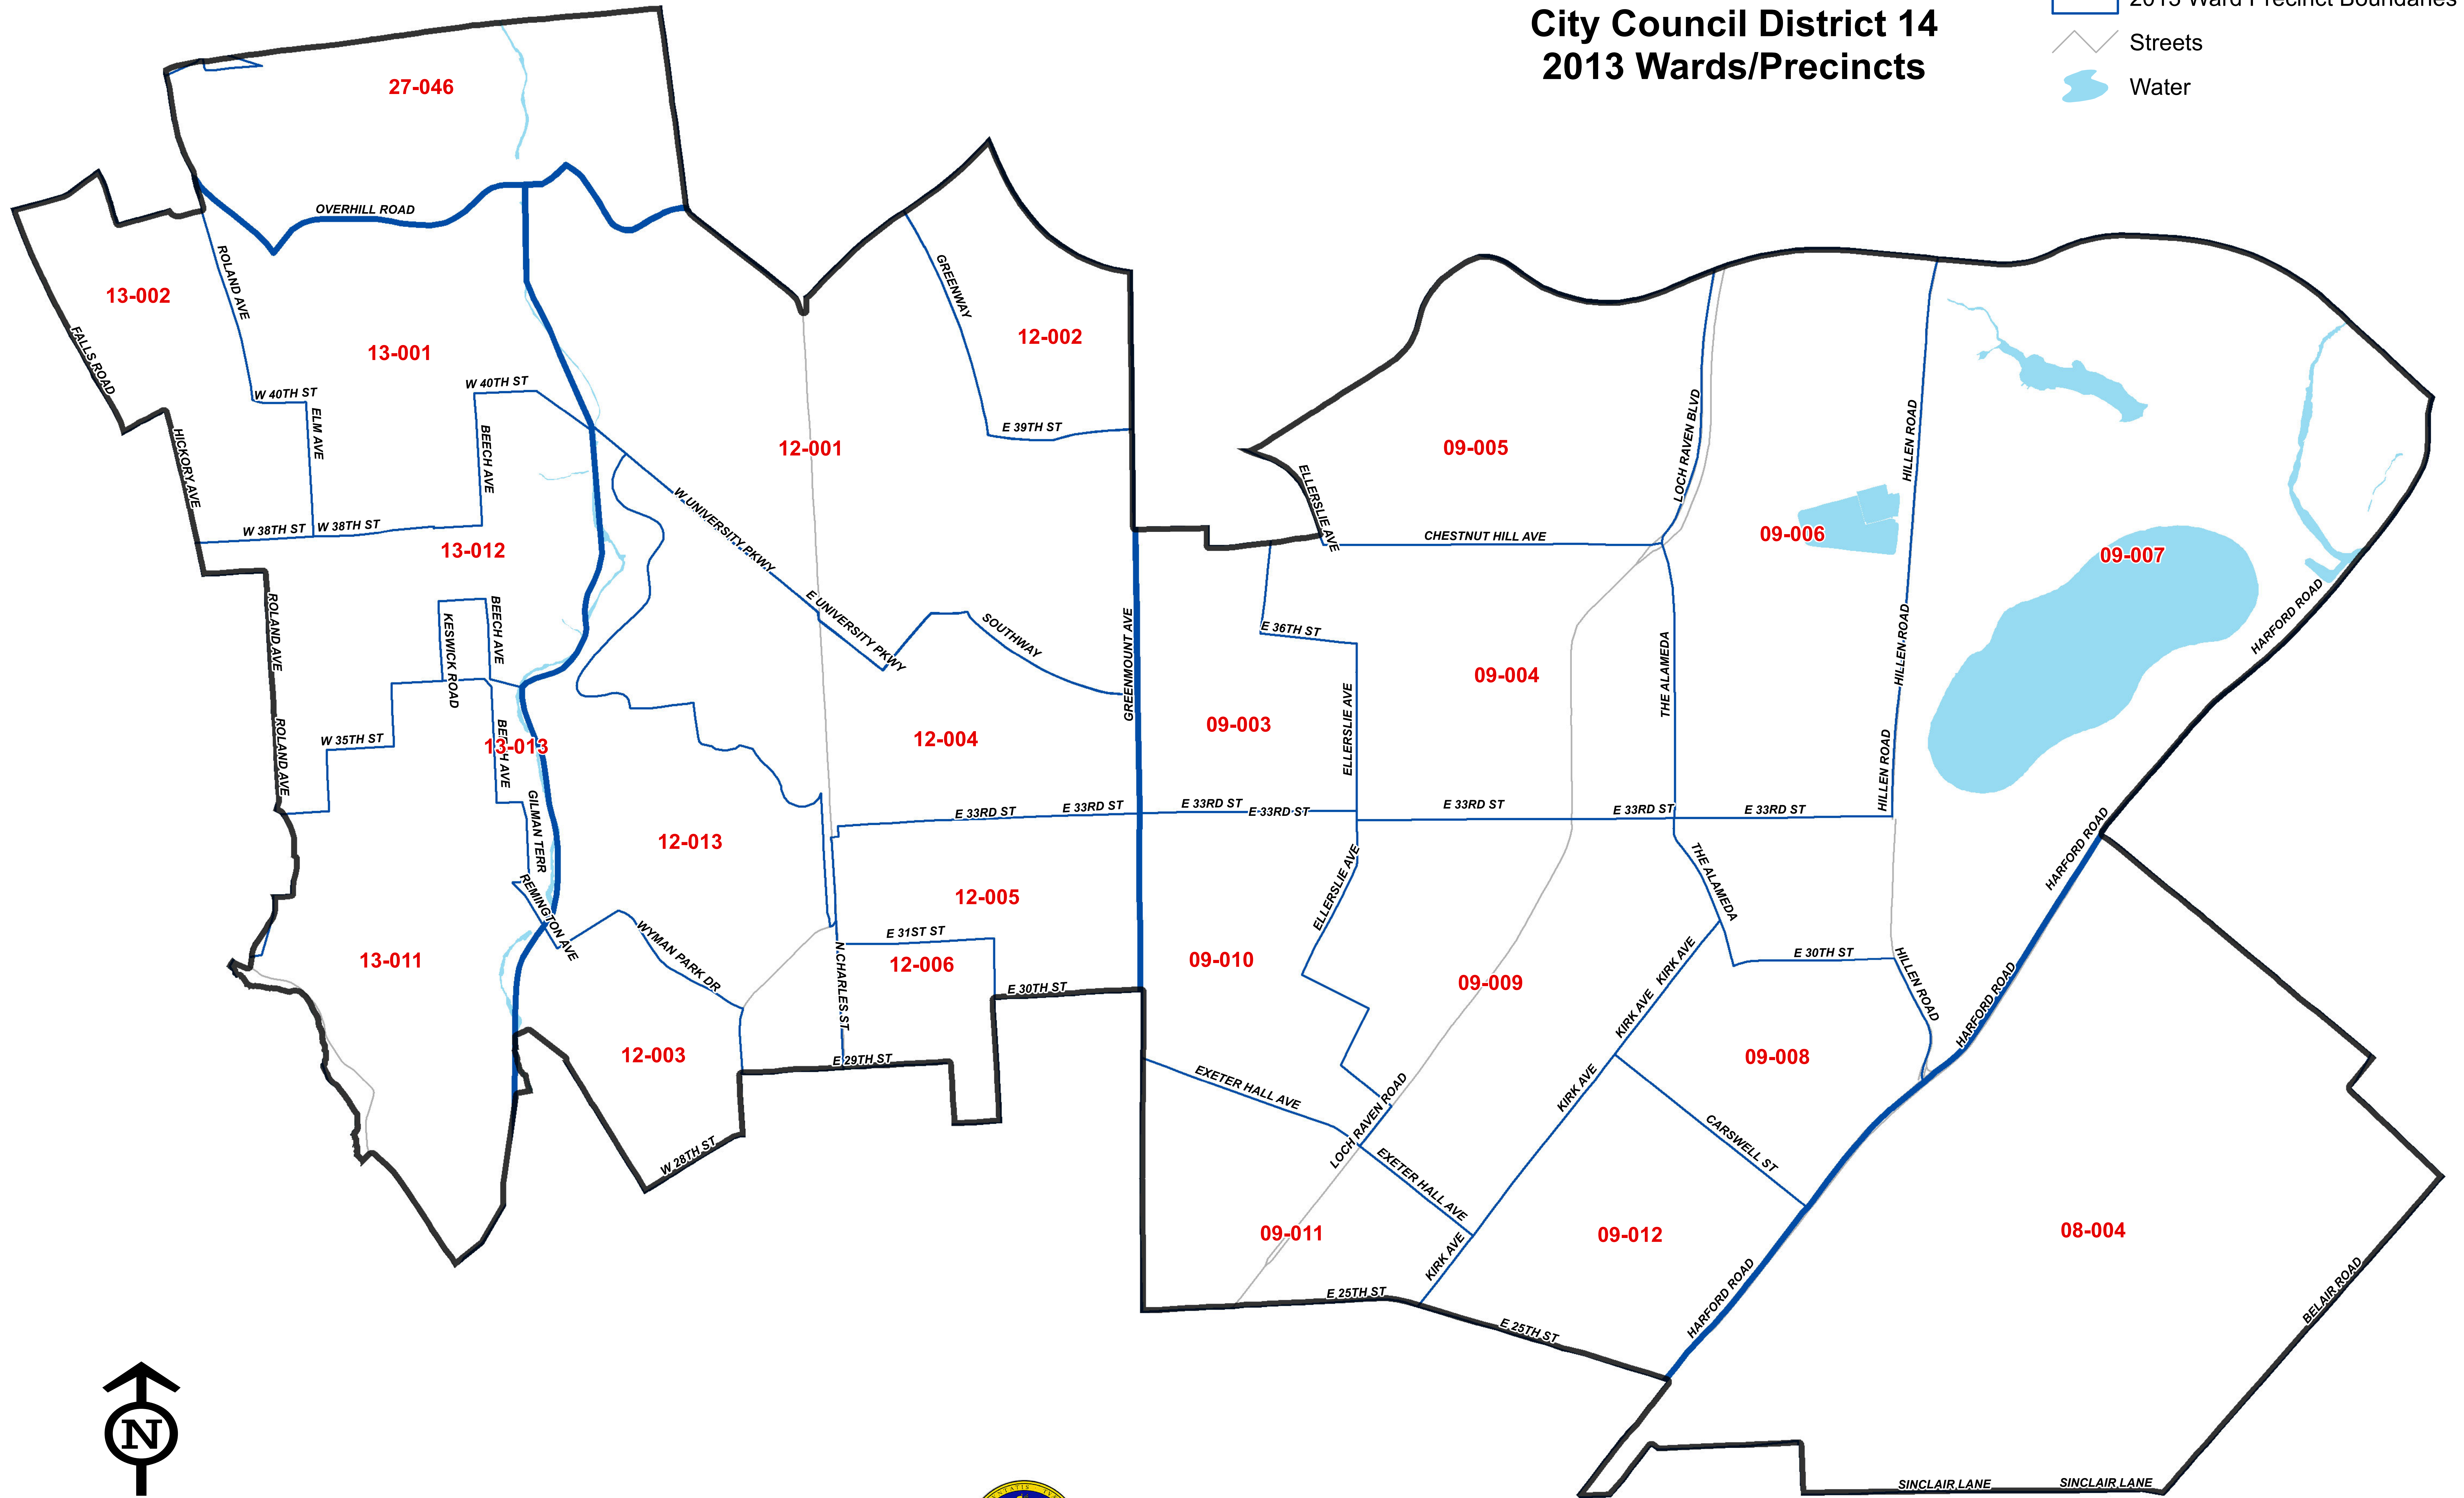

# Baltimore City Board of Elections

## City Council District 14 2013 Wards/Precincts

### MAP KEY

-  Council District 14
-  2013 Ward Boundaries
-  2013 Ward Precinct Boundaries
-  Streets
-  Water

Armstead B. Crawley Jones, Sr.  
Election Director