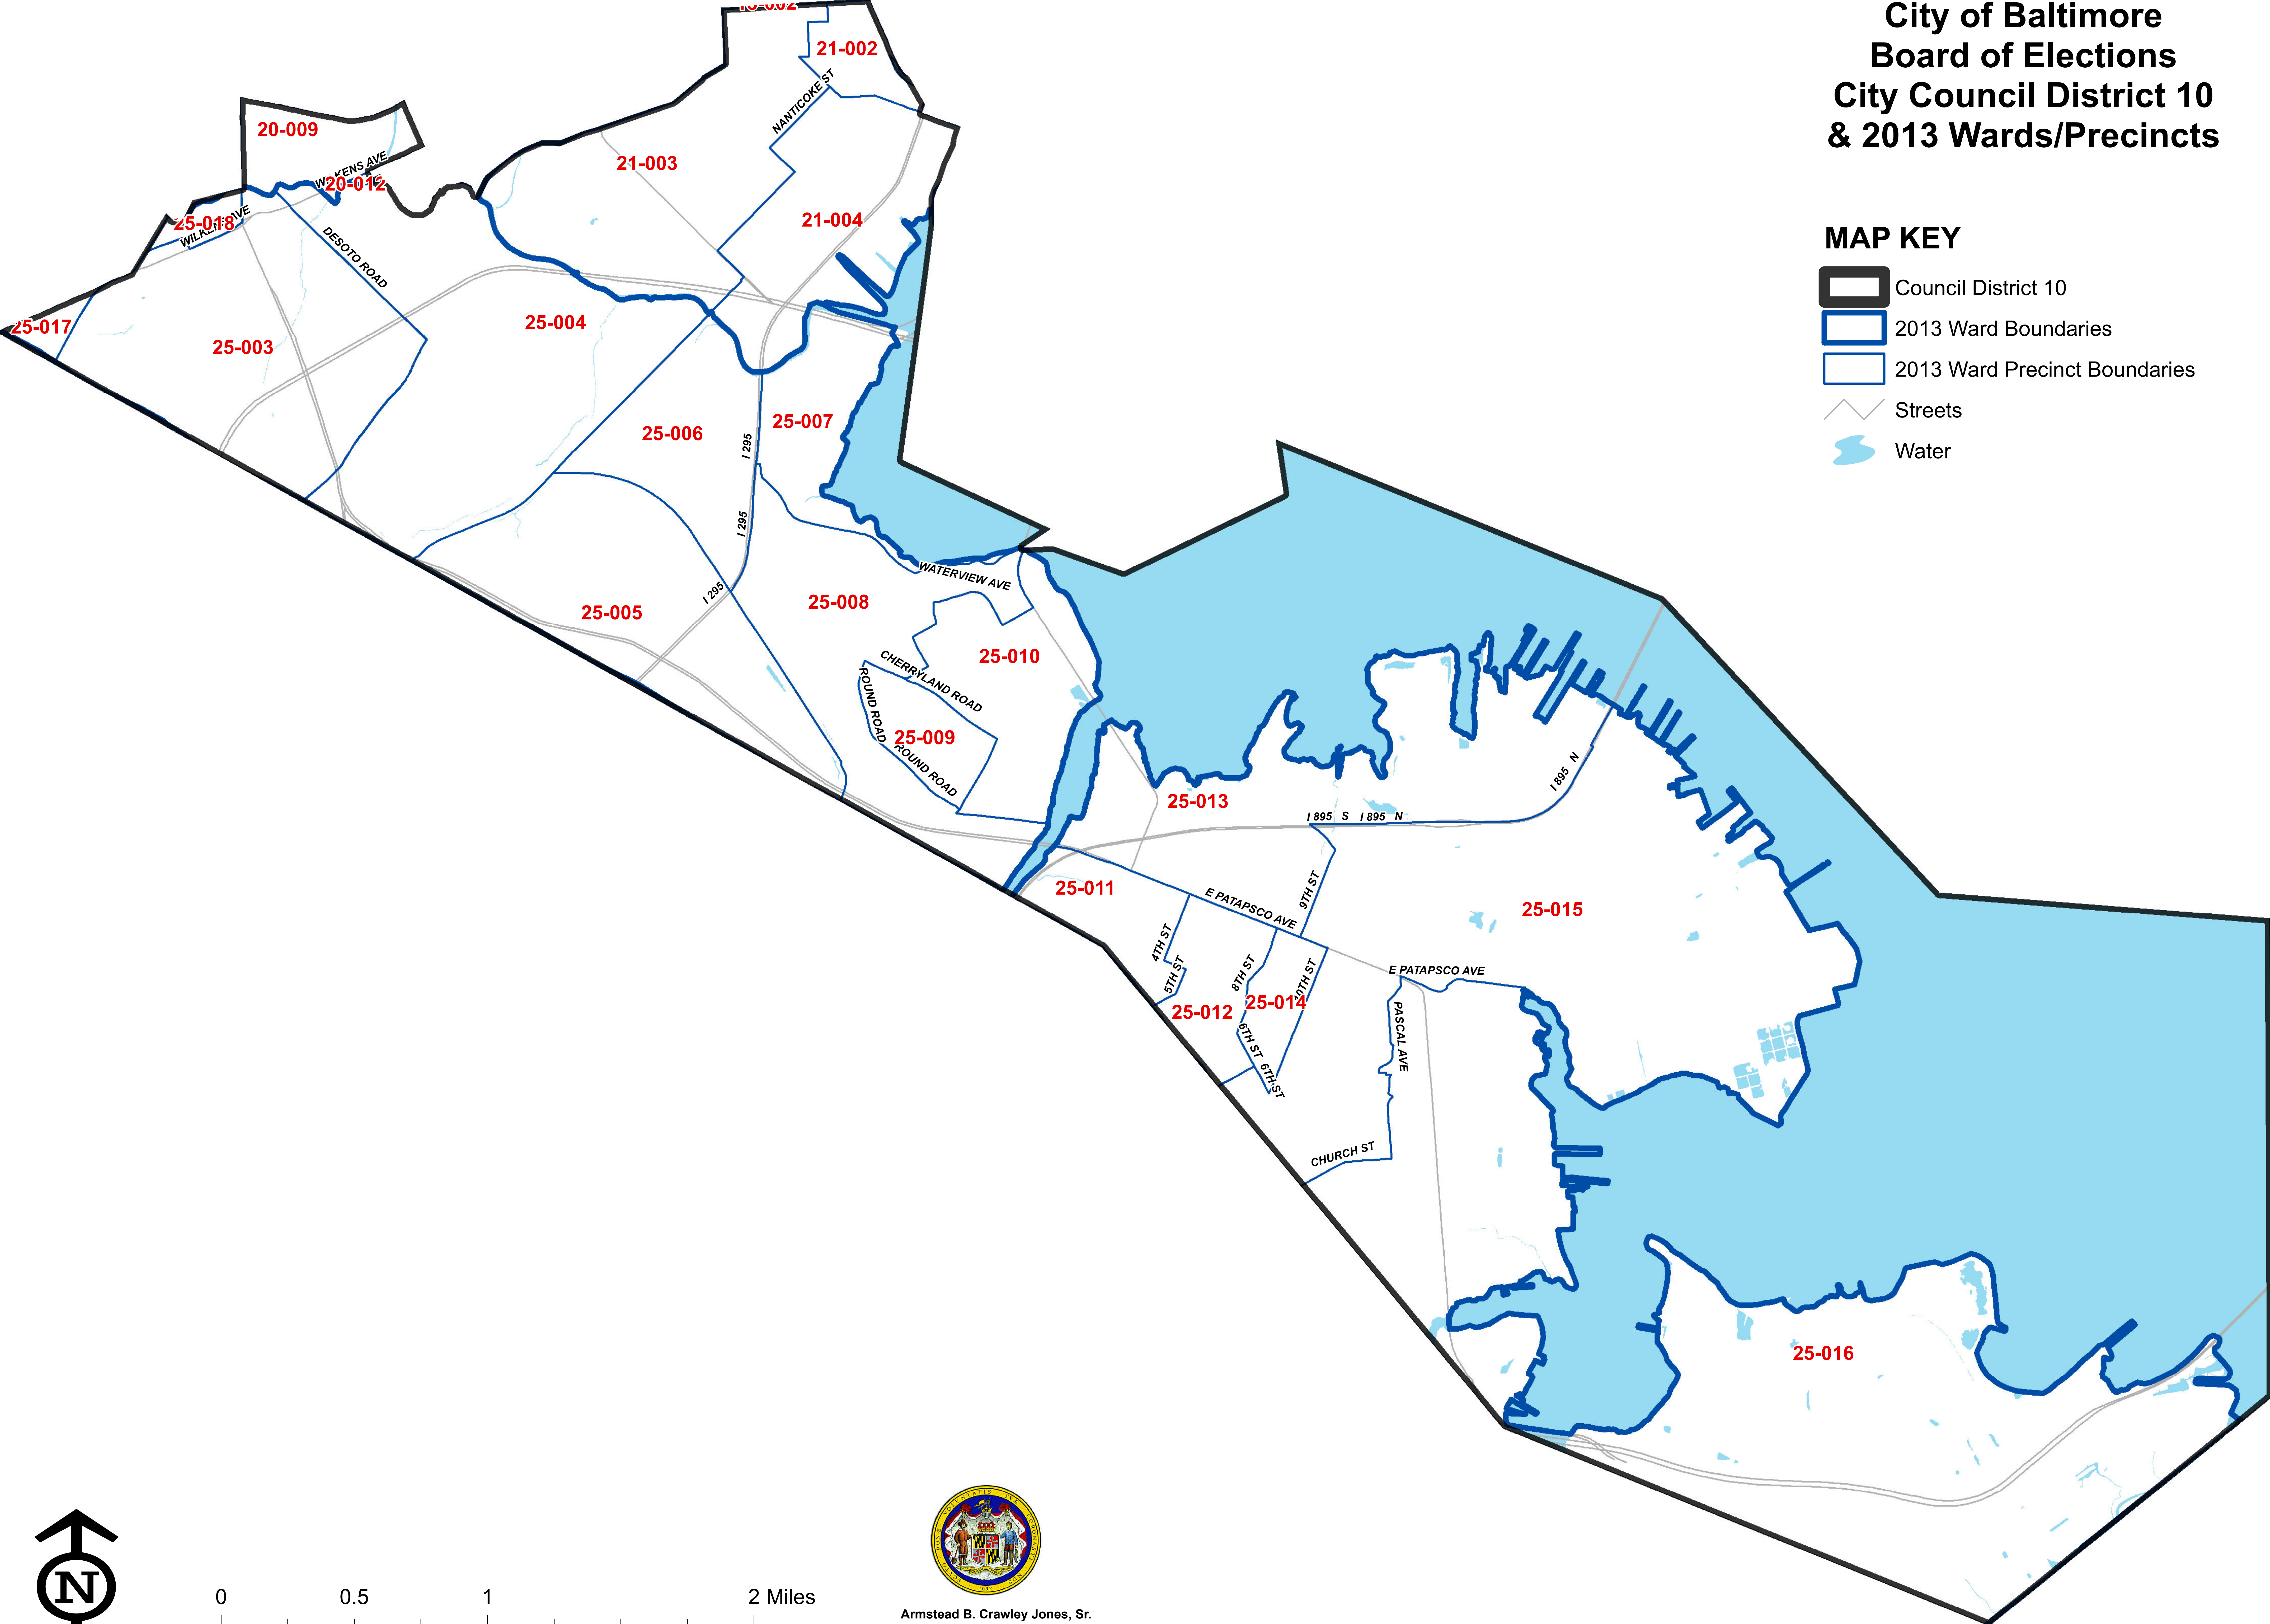

# City of Baltimore Board of Elections City Council District 10 & 2013 Wards/Precincts

## MAP KEY

-  Council District 10
-  2013 Ward Boundaries
-  2013 Ward Precinct Boundaries
-  Streets
-  Water

0 0.5 1 2 Miles

Armstead B. Crawley Jones, Sr.  
Election Director